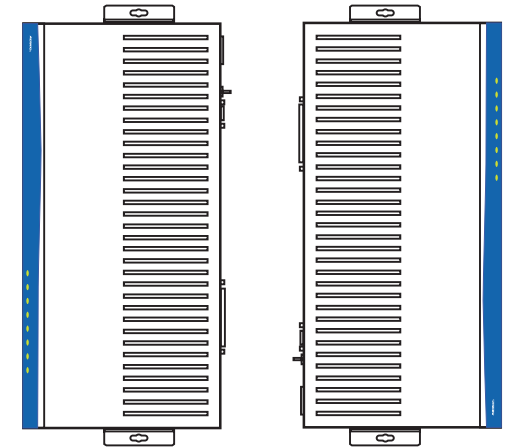

### Acceptable Orientation — Wallmount

LEDs Pointing Down

LEDs Pointing Sideways

### Unacceptable Orientation Wallmount

**Do Not Mount with LEDs Pointing Up!**